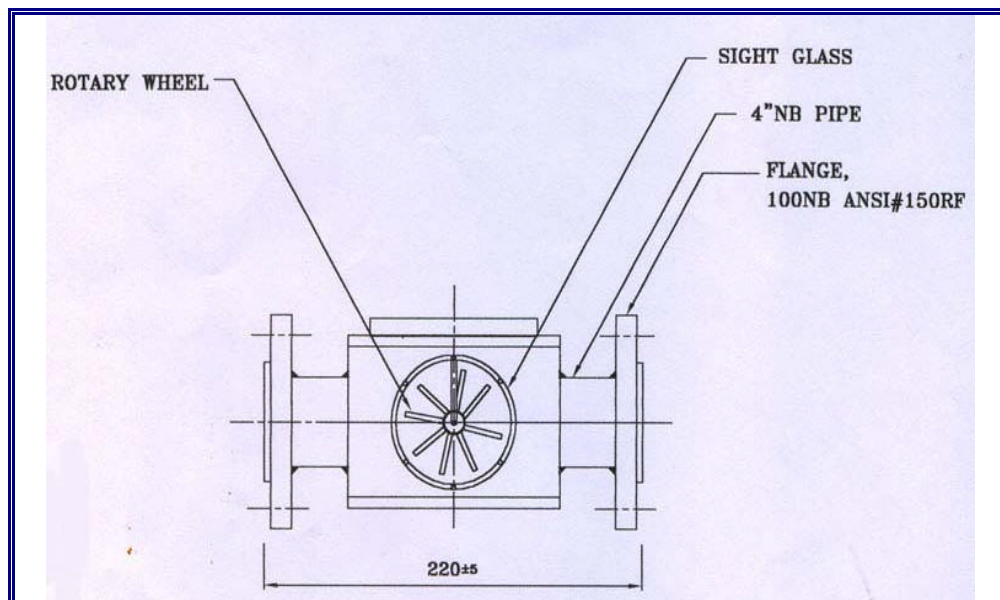

Schematic Drawing (Sight Glass)

Schematic Drawing (Sight Glass)

D. K. Instruments

69A, Selimpur Road, Dhakuria,
Kolkata – 700 031, West Bengal, India.

Ph. No.: 91-33- 2405 0944, Fax: 91-33-2415 2311.

E-mail: info@dkinstruments.co.in, Url: www.dkinstruments.co.in