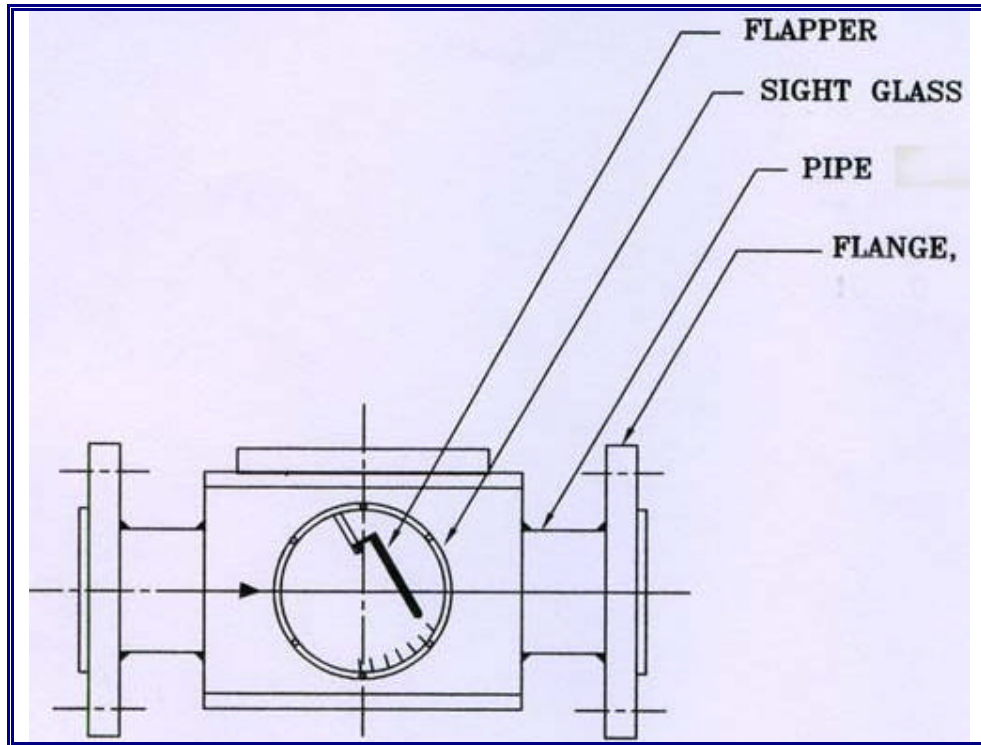

Schematic Drawing (Sight Glass)

Schematic Drawing (Sight Glass)

D. K. Instruments

69A, Selimpur Road, Dhakuria,
Kolkata – 700 031, West Bengal, India.

Ph. No.: 91-33- 2405 0944, Fax: 91-33-2415 2311.

E-mail: info@dkinstruments.co.in, Url: www.dkinstruments.co.in