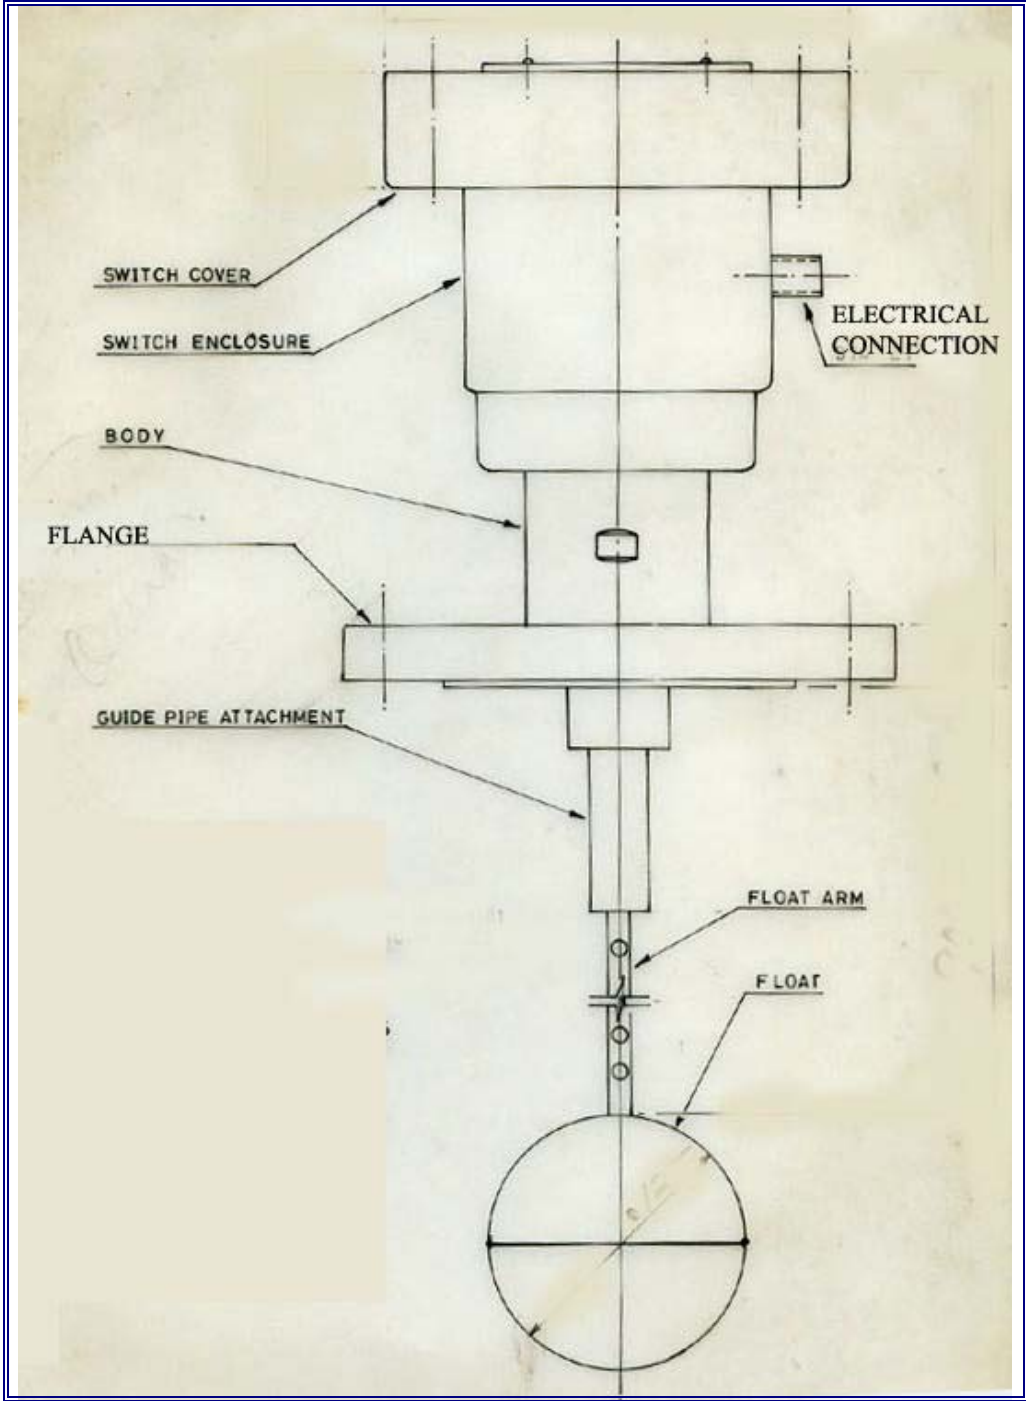

**Schematic Drawing (Flame Proof Float Type – Reed Switch)**

## Schematic Drawing (Flame Proof External Cage Float Type For High Pressure & Temp – Reed Switch)

## Schematic Drawing (Float Type – Reed Switch)