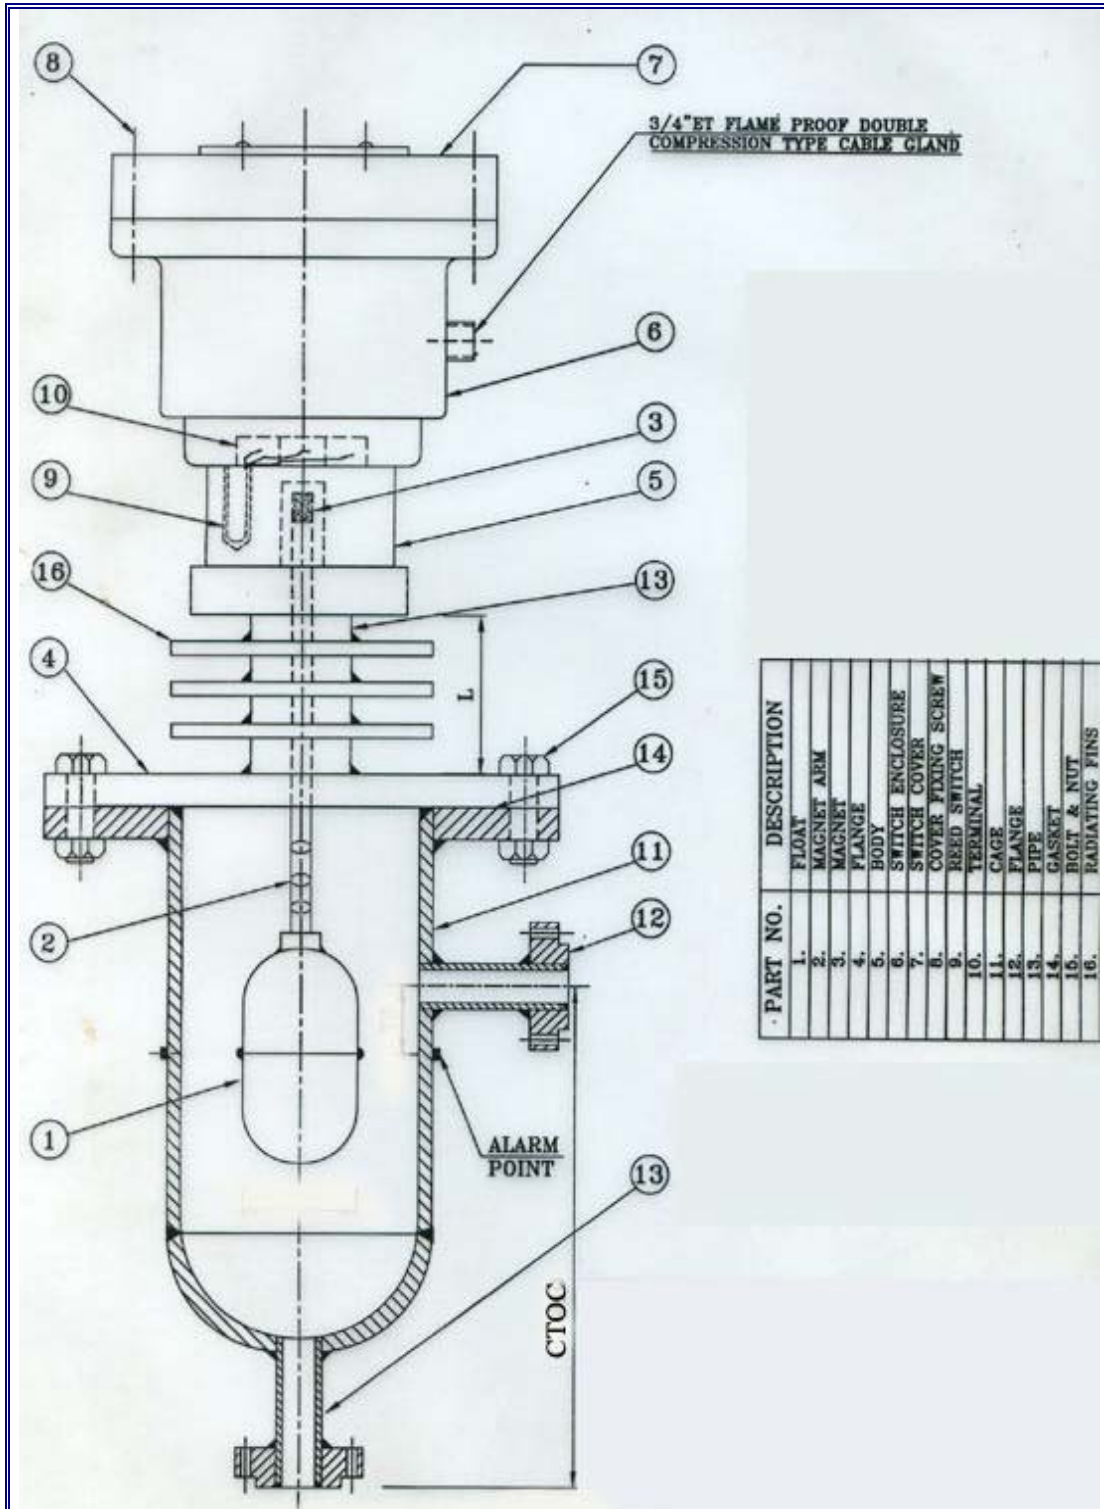

**Schematic Drawing (Flame Proof Float Type – Reed Switch)**

## Schematic Drawing (Flame Proof External Cage Float Type For High Pressure & Temp – Reed Switch)

## Schematic Drawing (Float Type – Reed Switch)