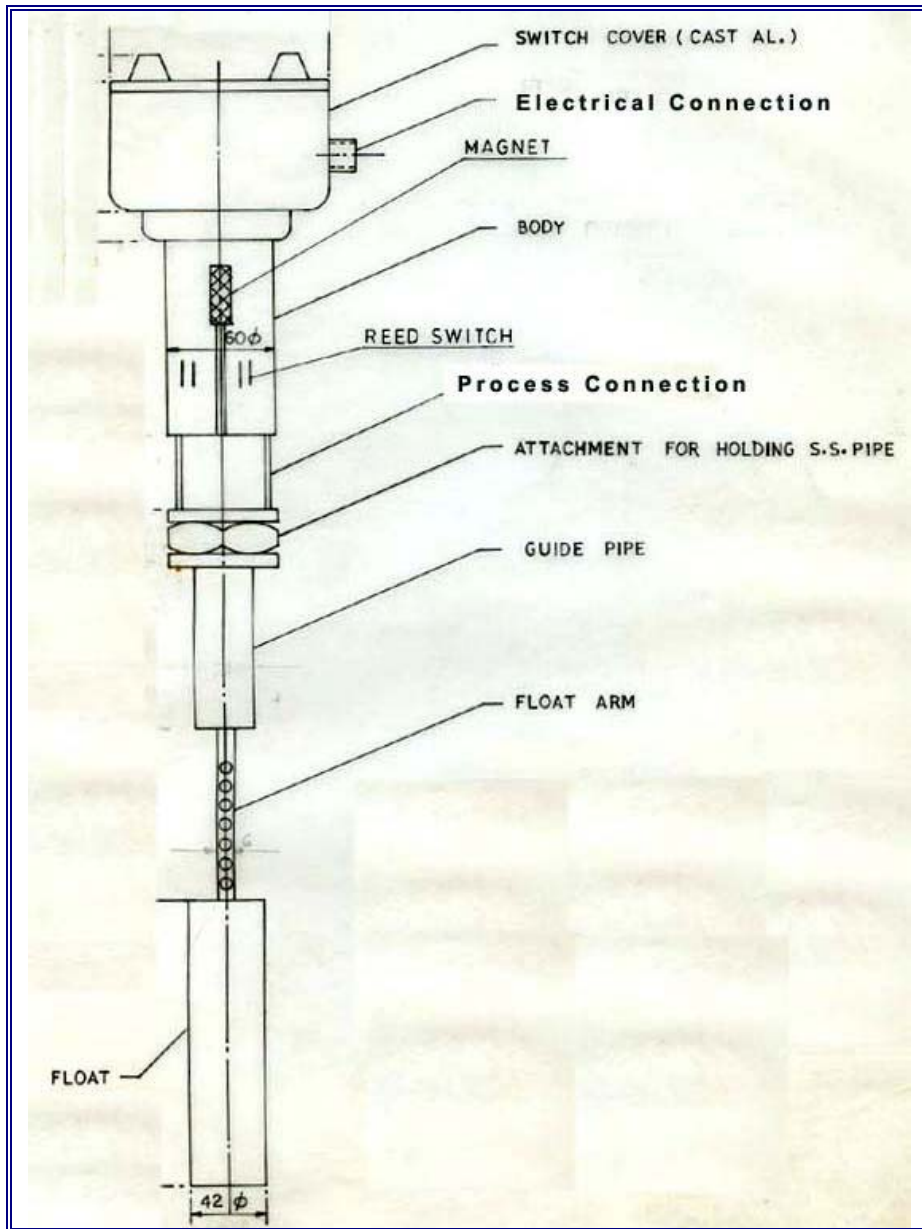

Schematic Drawing (Float Type – Reed Switch)