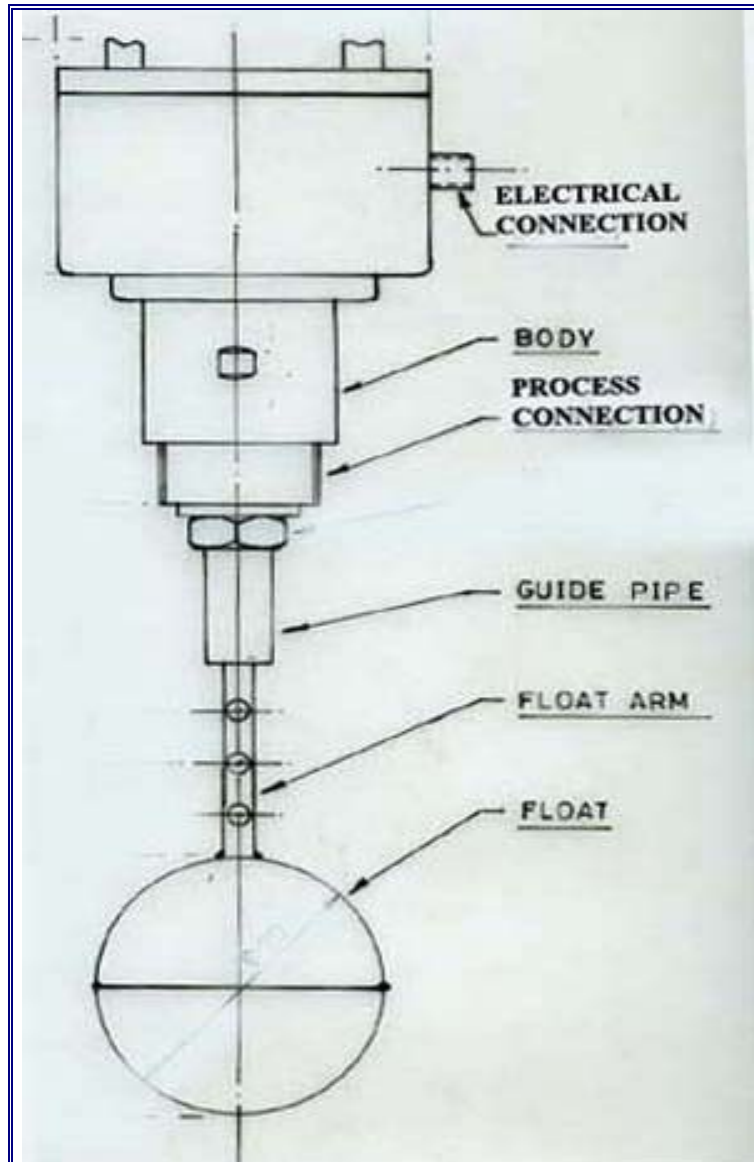

Schematic Drawing (Float Type – Reed Switch)

D. K. Instruments

69A, Selimpur Road, Dhakuria,
Kolkata – 700 031, West Bengal, India.

Ph. No.: 91-33- 2405 0944, Fax: 91-33-2415 2311.

E-mail: info@dkinstruments.co.in, Url: www.dkinstruments.co.in

Marketed By: