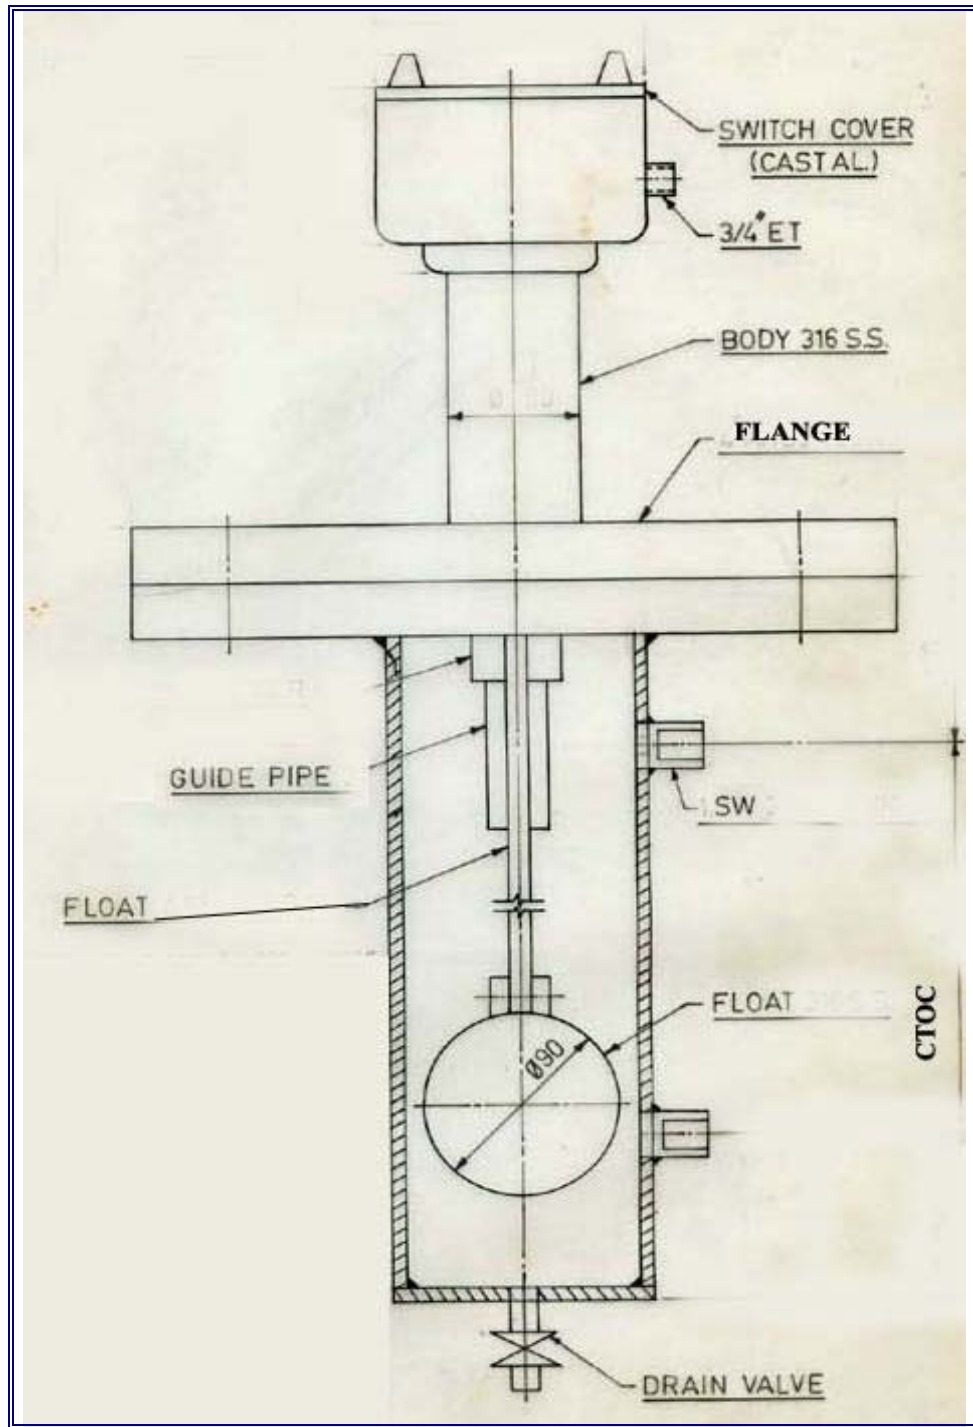

Schematic Drawing (External Cage Float Type – Reed Switch)